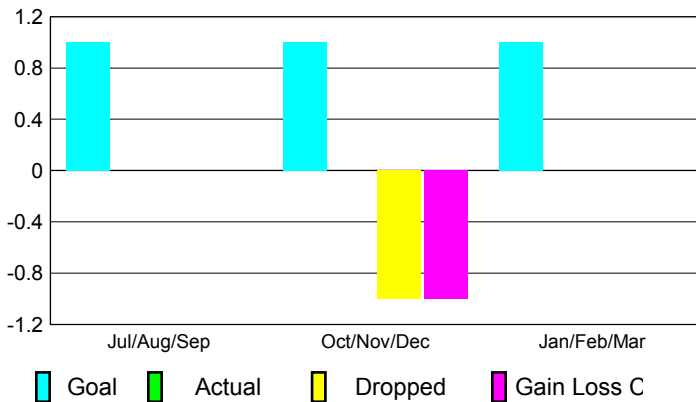

2012-2013 GMT Reports for District (or Undistricted) **District 413**

GMT: MANOJ SHAH

Location: ZAMBIA

GMT CA: 6

CLUBS

Club Results
2012-2013

Clubs
2011-2012

Month	New Club Goal	Actual New Clubs	Actual Dropped Clubs	Gain/Loss of Clubs	Gain/Loss of Clubs
Jul/Aug/Sep	1	0	0	0	0
Oct/Nov/Dec	1	0	-1	-1	1
Jan/Feb/Mar	1				0
Totals	3	0	-1	-1	1

Club Results 2012-2013

Goal, New, Dropped, Gain/Loss

Comparison of Club Gain/Loss

Current Year Compared to the Previous Year

YTD Status Quo Clubs 2012-2013

Status Quo Clubs Compared to Status Quo Members

MEMBERSHIP