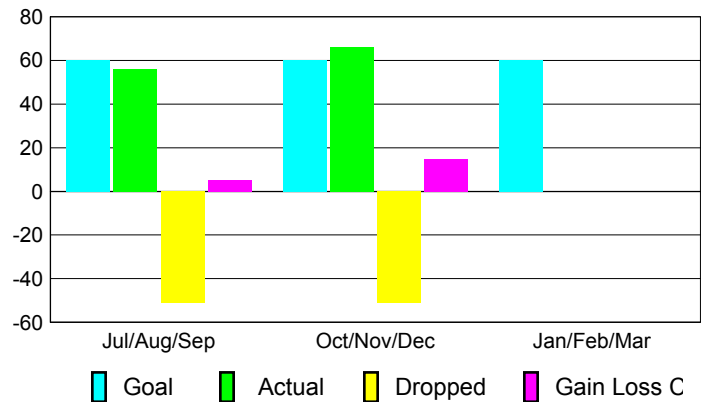

Club Results 2012-2013

Goal, New, Dropped, Gain/Loss

Comparison of Club Gain/Loss

Current Year Compared to the Previous Year

YTD Status Quo Clubs 2012-2013

Status Quo Clubs Compared to Status Quo Members

MEMBERSHIP

Membership Results
2012-2013

Membership
2011-2012

Month	Net Memb Goal	Actual New Memb	Actual Dropped Memb	Gain/Loss of Memb	Gain/Loss of Memb
Jul/Aug/Sep	60	56	-51	5	-4
Oct/Nov/Dec	60	66	-51	15	32
Jan/Feb/Mar	60				13
Totals	180	122	-102	20	41

Membership Results 2012-2013

Goal, New, Dropped, Gain/Loss

Comparison of Membership Gain/Loss

Current Year Compared to the Previous Year

Gender Comparison 2012-2013

Jul/Aug/Sep

Oct/Nov/Dec

Jan/Feb/Mar