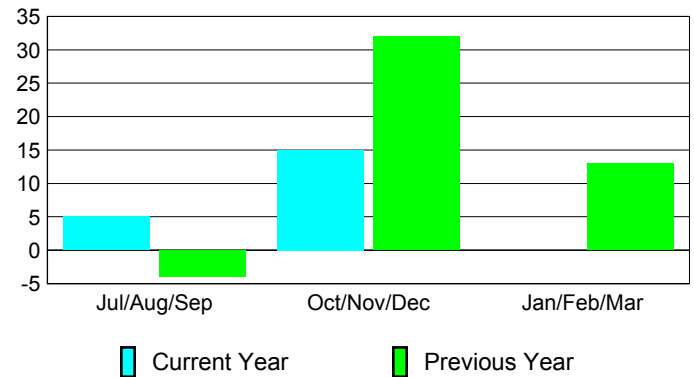

Membership Results
2012-2013

Membership
2011-2012

Month	Net Memb Goal	Actual New Memb	Actual Dropped Memb	Gain/Loss of Memb	Gain/Loss of Memb
Jul/Aug/Sep	60	56	-51	5	-4
Oct/Nov/Dec	60	66	-51	15	32
Jan/Feb/Mar	60				13
Totals	180	122	-102	20	41

Membership Results 2012-2013

Goal, New, Dropped, Gain/Loss

Comparison of Membership Gain/Loss

Current Year Compared to the Previous Year

Gender Comparison 2012-2013

Jul/Aug/Sep

Oct/Nov/Dec

Jan/Feb/Mar